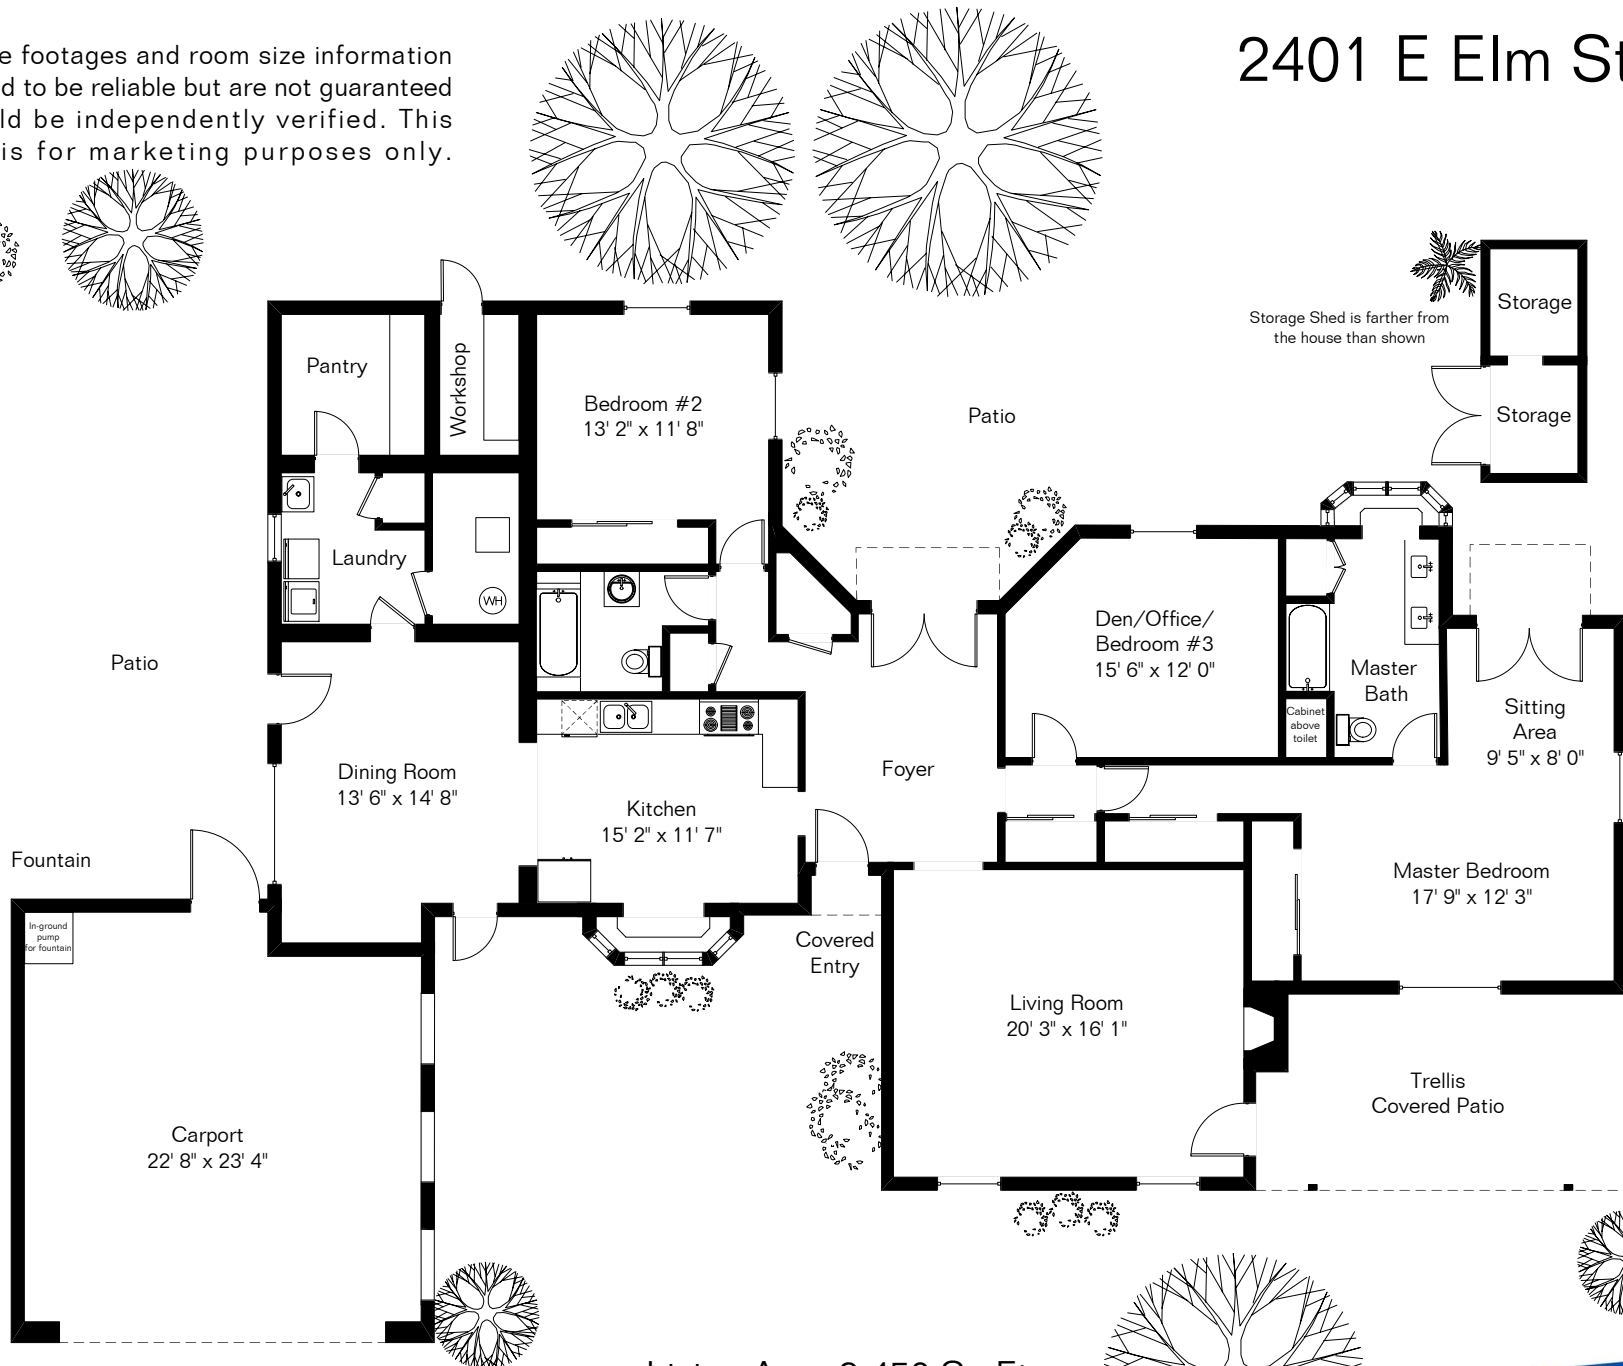

The square footages and room size information are deemed to be reliable but are not guaranteed and should be independently verified. This drawing is for marketing purposes only.

2401 E Elm St

Storage Shed is farther from the house than shown

Storage

Storage

Site Visit July 2021

0 ft. 6 ft. 10 ft. 20 ft.

Living Area 2,450 Sq Ft
Carport 573 Sq Ft

Copyright 2022 Floor Plans First! LLC
All Rights Reserved.

Floor Plans First! LLC
See the Floor Plan First™